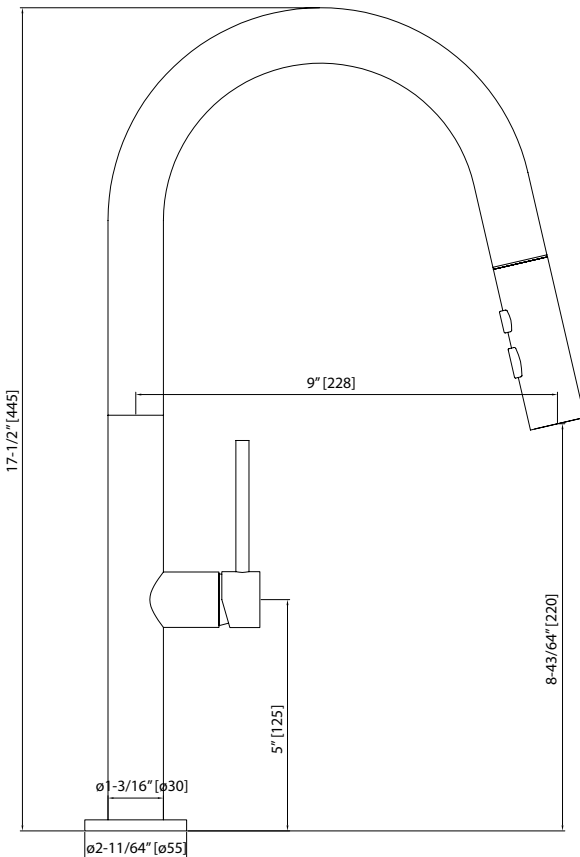

DSF-18KPO02

PULL-OUT KITCHEN FAUCET

Style:

- Pull Down Kitchen Faucet
- Two Function Spray Head

Installation Type:

- Single Hole

Features:

- Durable Ceramic Cartridge
- Zinc Alloy Body Shell
- Brass Body
- Neoperl Aerators
- 50cm Length Flexible Pipes

Flow Rate:

- 1.5 gpm max @ 60 psi

Certifications:

- cUPC

Warranty:

- Lifetime Limited Warranty

Available Color/Finish

BKCP - Black & Copper
WCP - White & Copper